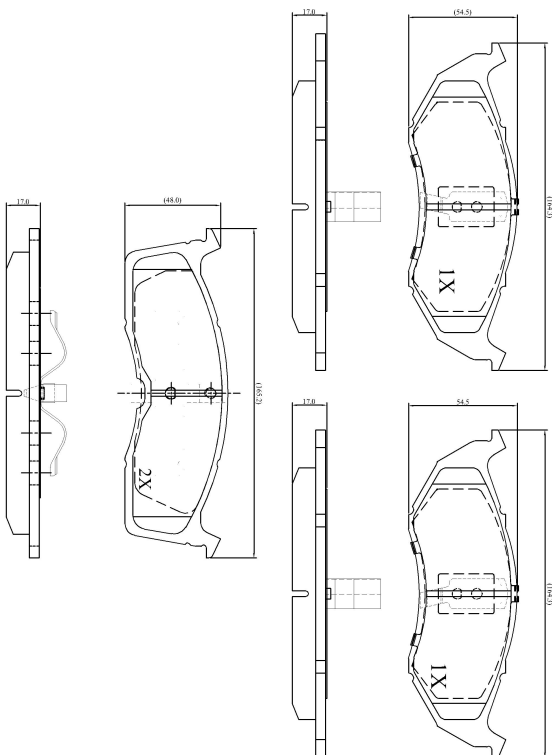

Make: CHRYSLER

Model: Caravan, Grand Caravan

Part Number: ADB3850

Vehicle Manufacturing/Engine:

ADB3850

Specifications

Fitting Position	:	Front
Model Date	:	01/96-01/01
Or. Caliper	:	K-Hayes
WVA	:	23043
FMSI	:	
Length	:	164.4/163.8
Width	:	51.8/54.1
Thickness	:	17