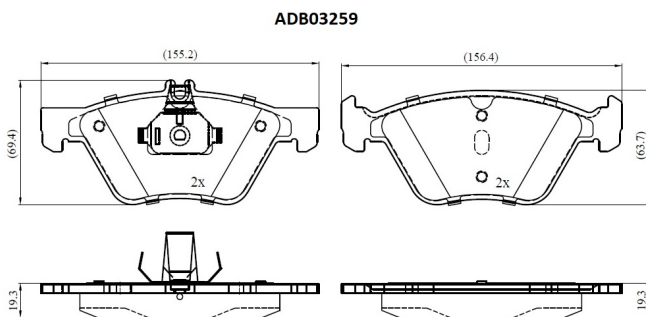

Make: CHRYSLER

Model: CROSSFIRE Roadster

Part Number: ADB03259

Vehicle Manufacturing/Engine:

Specifications

Fitting Position	:	Front
Model Date	:	2004-2008
Or. Caliper	:	
WVA	:	21670
FMSI	:	

Length	:	155.2/156.4
Width	:	69.4/63.7
Thickness	:	19.3