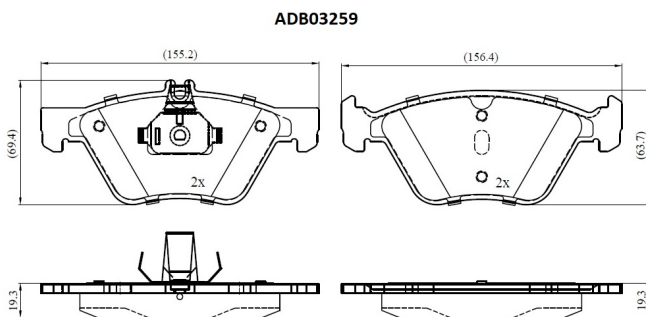

Make: CHRYSLER

Model: CROSSFIRE

Part Number: ADB03259

Vehicle Manufacturing/Engine:

Specifications

Fitting Position	:	Front
Model Date	:	2003-2008
Or. Caliper	:	
WVA	:	21670
FMSI	:	

Length	:	155.2/156.4
Width	:	69.4/63.7
Thickness	:	19.3