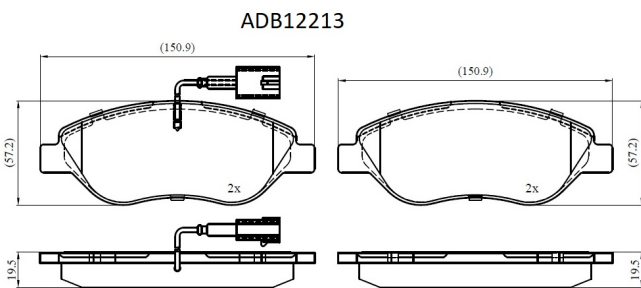

Make: CHRYSLER

Model: Delta

Part Number: ADB12213

Vehicle Manufacturing/Engine:

Specifications

| | | |
|-------------------------|---|----------------|
| Fitting Position | : | Front |
| Model Date | : | 09/08- |
| Or. Caliper | : | |
| WVA | : | 2,37,11,23,713 |
| FMSI | : | |
| Length | : | 151.1 |

| | | |
|------------------|---|------|
| Width | : | 57.5 |
| Thickness | : | 19.5 |