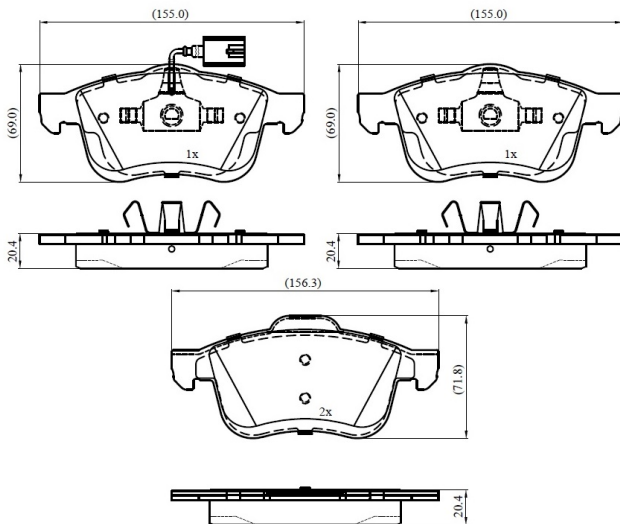

Make: CHRYSLER

Model: Delta

Part Number: ADB13182

Vehicle Manufacturing/Engine:

ADB13182

Specifications

Fitting Position	:	Front
Model Date	:	2011-

Or. Caliper	:	
WVA	:	24727
FMSI	:	
Length	:	155.0/156.3
Width	:	69.0/71.8
Thickness	:	20.4