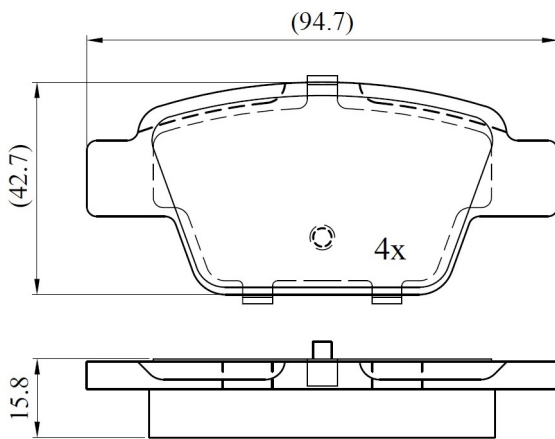

Make: CHRYSLER

Model: Delta

Part Number: ADB03229

Vehicle Manufacturing/Engine:

ADB03229

Specifications

Fitting Position	:	Rear
Model Date	:	2011-

Or. Caliper	:	
WVA	:	23714
FMSI	:	
Length	:	94.7
Width	:	42.7
Thickness	:	15.8