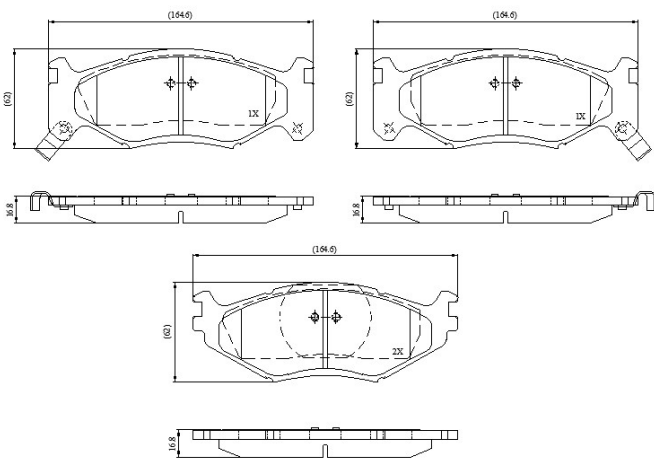

Make: CHRYSLER

Model: Le-Baron

Part Number: ADB3790

Vehicle Manufacturing/Engine:

ADB3790

Specifications

Fitting Position	:	Front
Model Date	:	06/91-12/94
Or. Caliper	:	

WVA	:	
FMSI	:	
Length	:	164.6
Width	:	62
Thickness	:	16.8