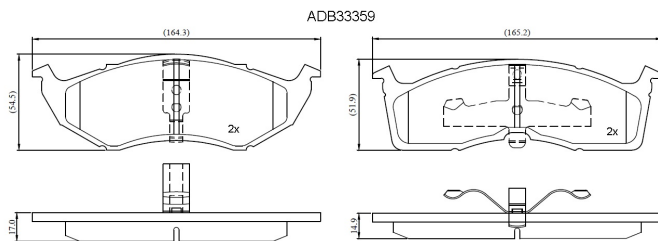

Make: CHRYSLER

Model: LHS

Part Number: ADB33359

Vehicle Manufacturing/Engine:

Specifications

Fitting Position	:	Front
Model Date	:	98-02
Or. Caliper	:	
WVA	:	
FMSI	:	7623-D730
Length	:	164.3/165.2
Width	:	54.5/51.9

Thickness

:

17/14.9