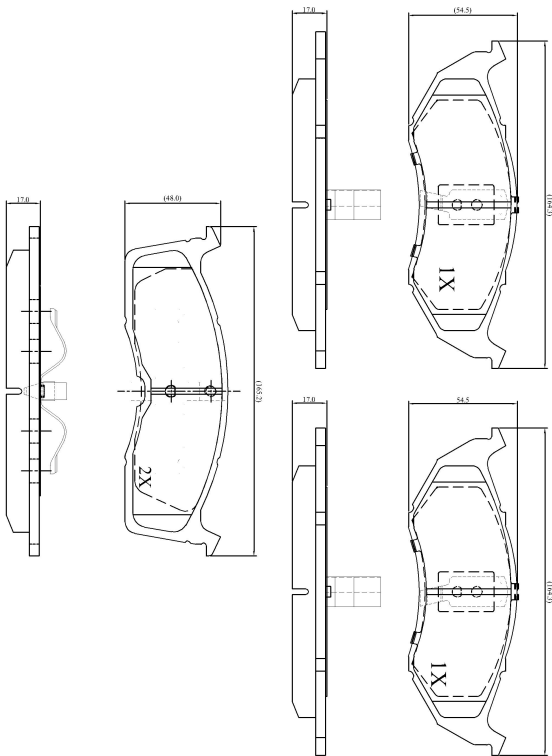

Make: CHRYSLER

Model: Neon

Part Number: ADB3850

Vehicle Manufacturing/Engine:

ADB3850

Specifications

Fitting Position	:	Front
Model Date	:	08/94-09/99
Or. Caliper	:	K-Hayes
WVA	:	23043
FMSI	:	
Length	:	164.4/163.8
Width	:	51.8/54.1
Thickness	:	17