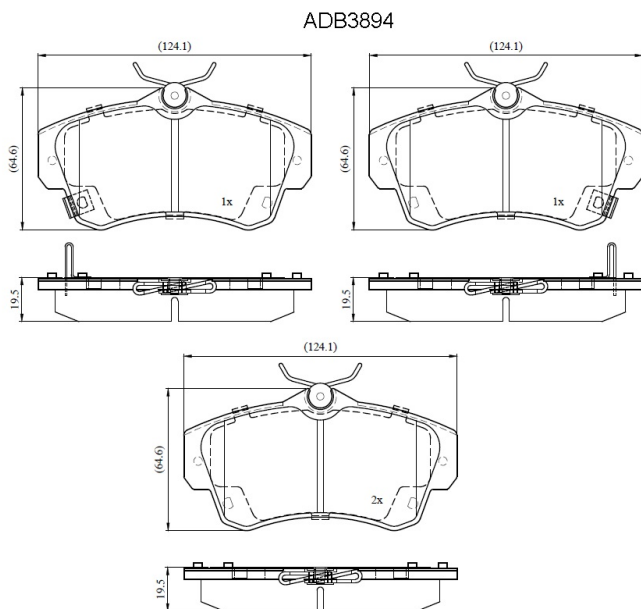

Make: CHRYSLER

Model: PT Cruiser

Part Number: ADB3894

Vehicle Manufacturing/Engine:

Specifications

Fitting Position : Front

Model Date	:	07/00-->
Or. Caliper	:	Lucas
WVA	:	23532/23533/23534
FMSI	:	
Length	:	124.1
Width	:	64.6
Thickness	:	19.5