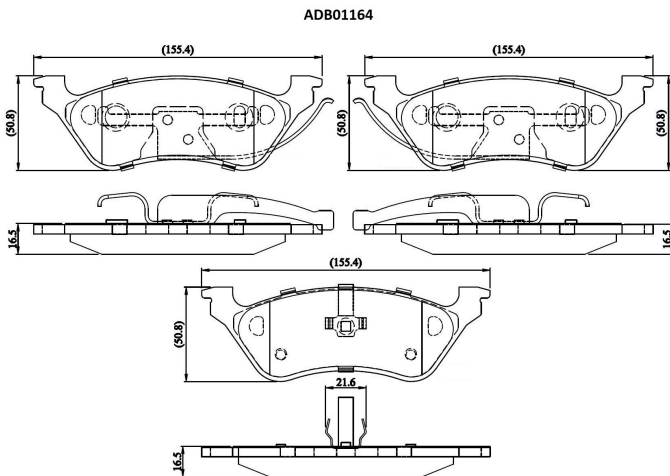

Make: CHRYSLER

Model: Town & Country

Part Number: ADB01164

Vehicle Manufacturing/Engine:

Specifications

Fitting Position	:	Rear
Model Date	:	10/00-08/07
Or. Caliper	:	

WVA	:	24036
FMSI	:	
Length	:	155.4
Width	:	50.8
Thickness	:	16.5