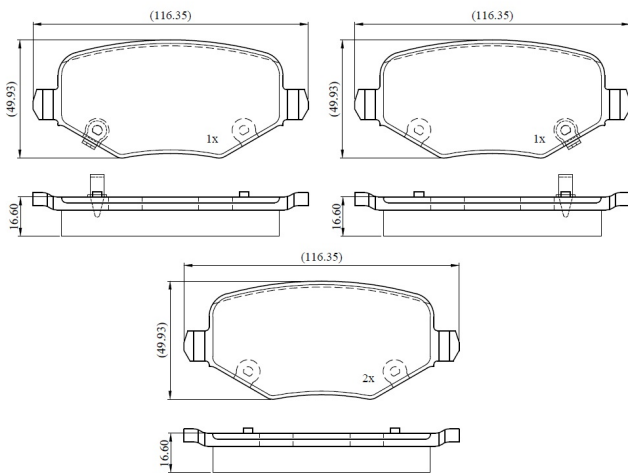

Make: CHRYSLER

Model: Town & Country

Part Number: ADB32613

Vehicle Manufacturing/Engine:

Specifications

Fitting Position	:	Rear
Model Date	:	14-
Or. Caliper	:	

WVA	:	
FMSI	:	D1719
Length	:	116.35
Width	:	49.9
Thickness	:	16.6