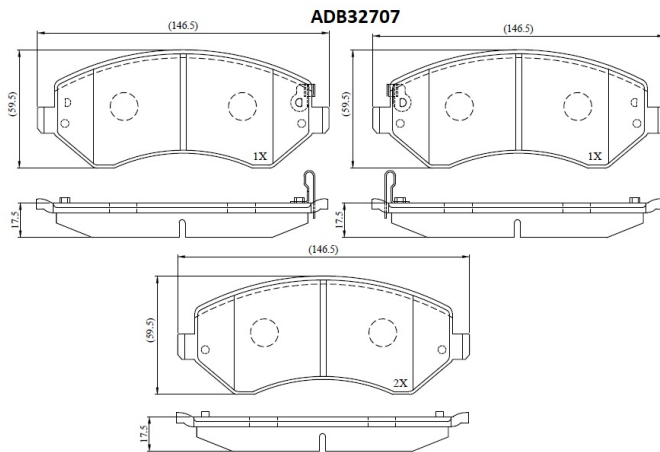

Make: CHRYSLER

Model: TRUCK Town & Country APV

Part Number: ADB32707

Vehicle Manufacturing/Engine:

Specifications

Fitting Position	:	Front
Model Date	:	02-May
Or. Caliper	:	
WVA	:	

FMSI	:	7732-D856
Length	:	
Width	:	
Thickness	:	