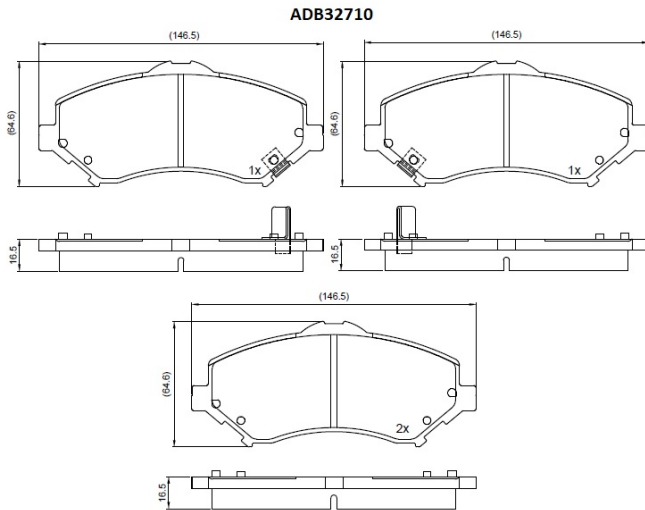

Make: CHRYSLER

Model: TRUCK Town & Country APV

Part Number: ADB32710

Vehicle Manufacturing/Engine:

Specifications

Fitting Position	:	Front
Model Date	:	08-Oct
Or. Caliper	:	

WVA	:	
FMSI	:	8389-D1273
Length	:	146.5
Width	:	64.6
Thickness	:	18.3