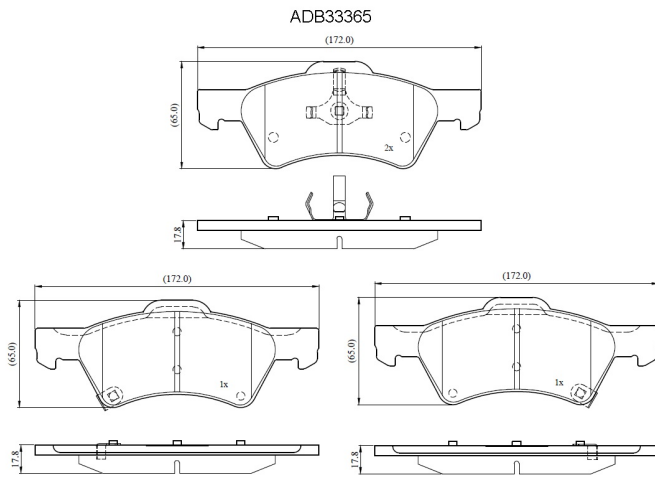

Make: CHRYSLER

Model: TRUCK Town & Country APV

Part Number: ADB33365

Vehicle Manufacturing/Engine:

Specifications

Fitting Position	:	Front
Model Date	:	06-Jul
Or. Caliper	:	
WVA	:	

FMSI	:	7733-D857
Length	:	172
Width	:	65
Thickness	:	17.8