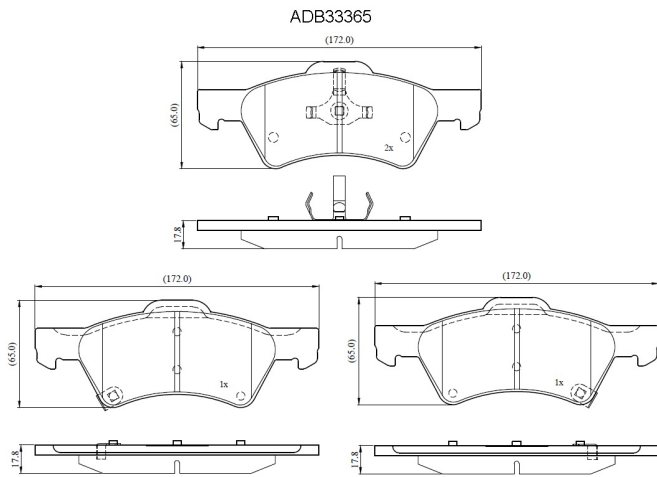

Make: CHRYSLER

Model: TRUCK Voyager

Part Number: ADB33365

Vehicle Manufacturing/Engine:

Specifications

Fitting Position	:	Front
Model Date	:	01-Mar
Or. Caliper	:	
WVA	:	

FMSI	:	7733-D857
Length	:	172
Width	:	65
Thickness	:	17.8