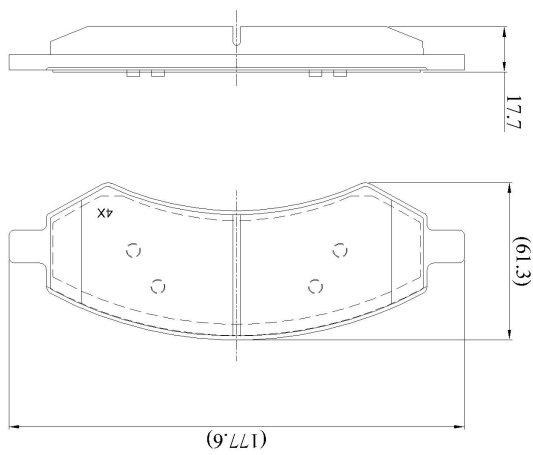

Make: CHRYSLER

Model: TRUCK

Part Number: ADB02533

Vehicle Manufacturing/Engine:

ADB02533

Specifications

Fitting Position	:	Front
Model Date	:	2007-2009
Or. Caliper	:	

WVA	:	
FMSI	:	D1084
Length	:	177.6
Width	:	61.3
Thickness	:	17.7