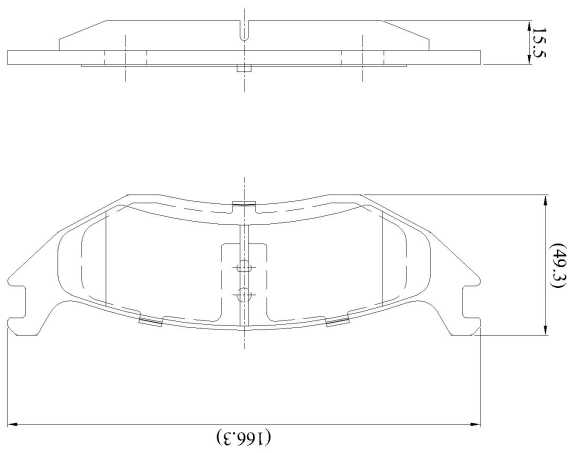

Make: CHRYSLER

Model: TRUCK

Part Number: ADB02535

Vehicle Manufacturing/Engine:

ADB02535

Specifications

Fitting Position	:	Rear
Model Date	:	07-Sep
Or. Caliper	:	

WVA	:	
FMSI	:	D967
Length	:	166.3
Width	:	49.3
Thickness	:	15.5