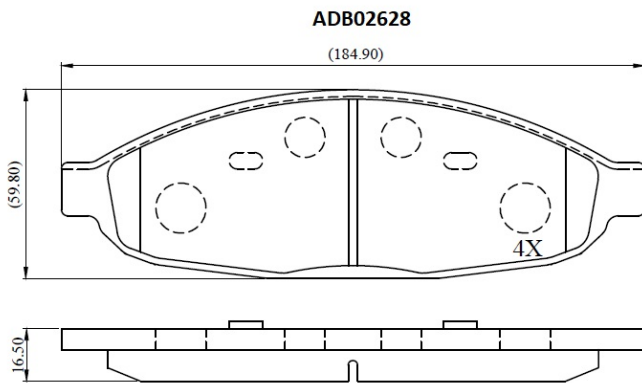

Make: CHRYSLER

Model: TRUCK

Part Number: ADB02628

Vehicle Manufacturing/Engine:

Specifications

Fitting Position	:	Front
Model Date	:	04-Aug
Or. Caliper	:	
WVA	:	

FMSI	:	D997
Length	:	184.9
Width	:	59.8
Thickness	:	16.5