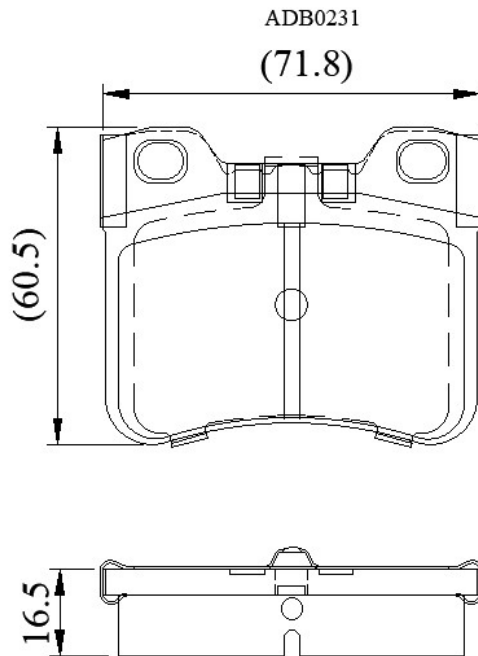

Make: CITRON

Model: AX (-> 91)

Part Number: ADB0231

Vehicle Manufacturing/Engine:

Specifications

Fitting Position	:	Front
Model Date	:	10/86-01/88
Or. Caliper	:	Ate/Citroen
WVA	:	21267
FMSI	:	
Length	:	71.8
Width	:	60.5
Thickness	:	16.5