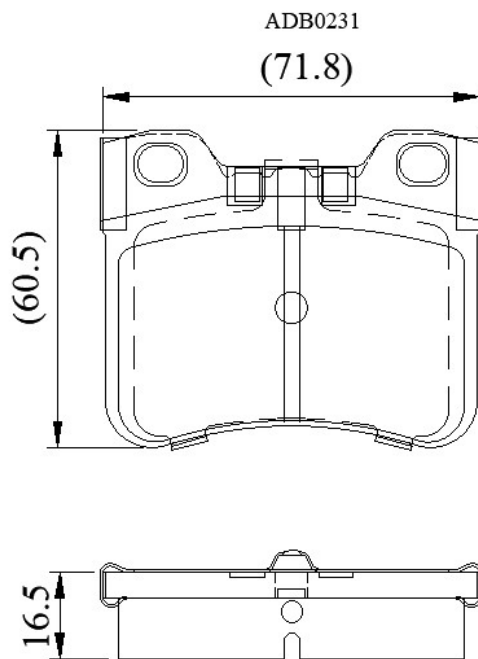

Make: CITRON

Model: AX (-> 91)

Part Number: ADB0231

Vehicle Manufacturing/Engine:

Specifications

Fitting Position	:	Front
Model Date	:	01/86-01/88
Or. Caliper	:	Ate/Citroen
WVA	:	21267
FMSI	:	
Length	:	71.8
Width	:	60.5
Thickness	:	16.5