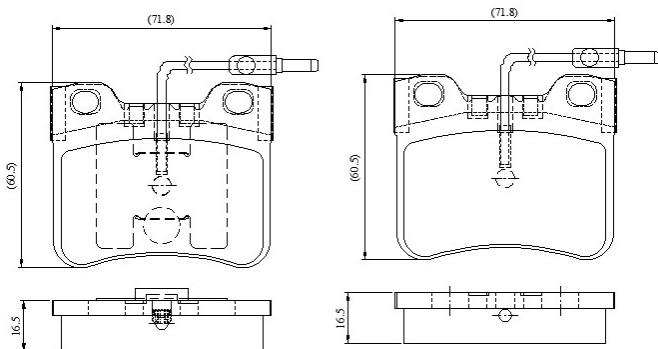

Make: CITRON

Model: AX (-> 91)

Part Number: ADB1516

Vehicle Manufacturing/Engine:

ADB1516

Specifications

Fitting Position	:	Front
Model Date	:	01/88-04/91
Or. Caliper	:	Ate/Citroen
WVA	:	21179

FMSI	:	
Length	:	71.8
Width	:	60.5
Thickness	:	16.5