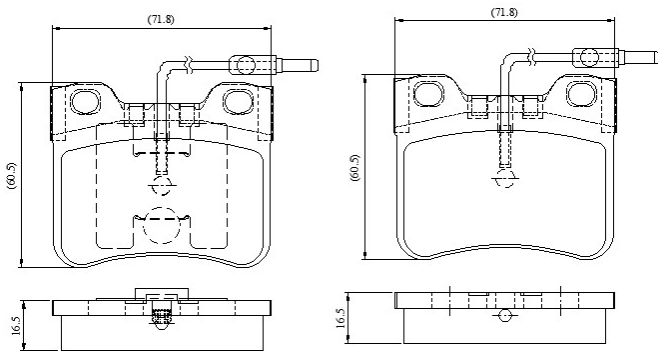

Make: CITRON

Model: AX (-> 91)

Part Number: ADB1516

Vehicle Manufacturing/Engine:

ADB1516

Specifications

Fitting Position	:	Front
Model Date	:	01/88-04/91
Or. Caliper	:	Ate/Citroen
WVA	:	21179

FMSI	:	
Length	:	71.8
Width	:	60.5
Thickness	:	16.5