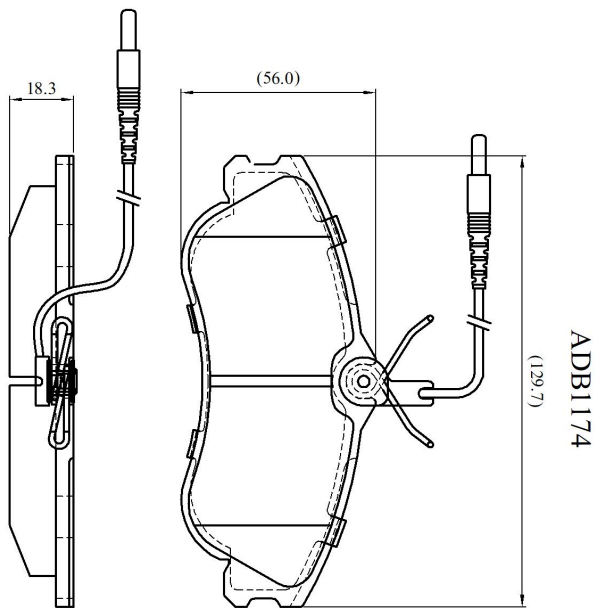

Make: CITRON

Model: Berlingo Multispace

Part Number: ADB1174

Vehicle Manufacturing/Engine:

Specifications

Fitting Position	:	Front
Model Date	:	01/00->

Or. Caliper	:	Lucas
WVA	:	23124
FMSI	:	
Length	:	129.7
Width	:	56
Thickness	:	18.3