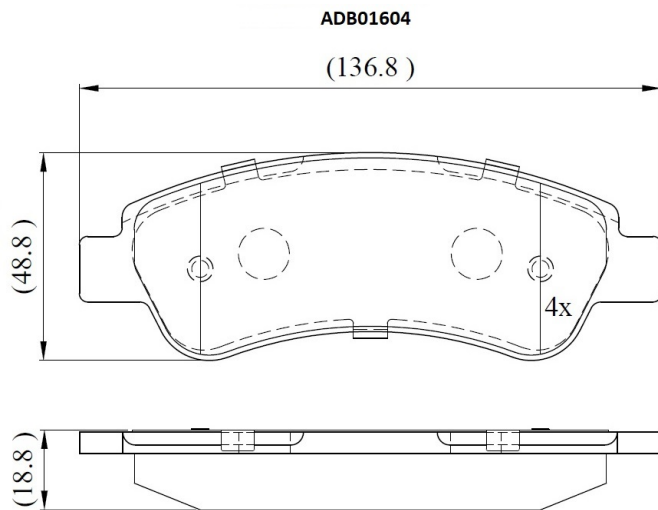

Make: CITRON

Model: Berlingo

Part Number: ADB01604

Vehicle Manufacturing/Engine:

Specifications

Fitting Position	:	Rear
Model Date	:	04/06->
Or. Caliper	:	Bosch

WVA	:	24465
FMSI	:	
Length	:	136.8
Width	:	48.8
Thickness	:	18.8