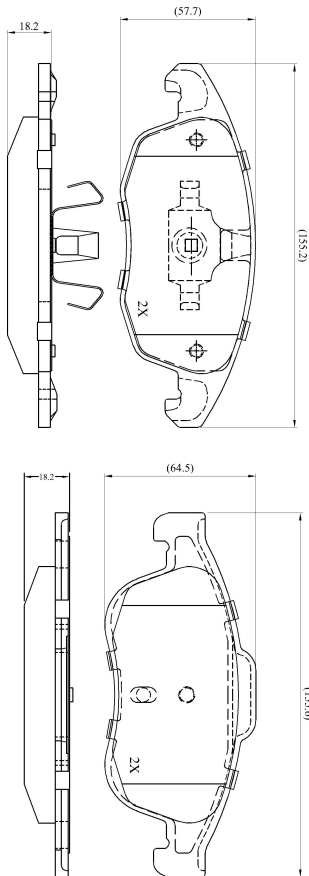

Make: CITRON

Model: Berlingo

Part Number: ADB01719

Vehicle Manufacturing/Engine:

ADB01719

Specifications

Fitting Position	:	Front
Model Date	:	04/08->
Or. Caliper	:	Ate
WVA	:	2,45,38,24,539
FMSI	:	
Length	:	155.2/155.6
Width	:	57.7/64.5
Thickness	:	18.2