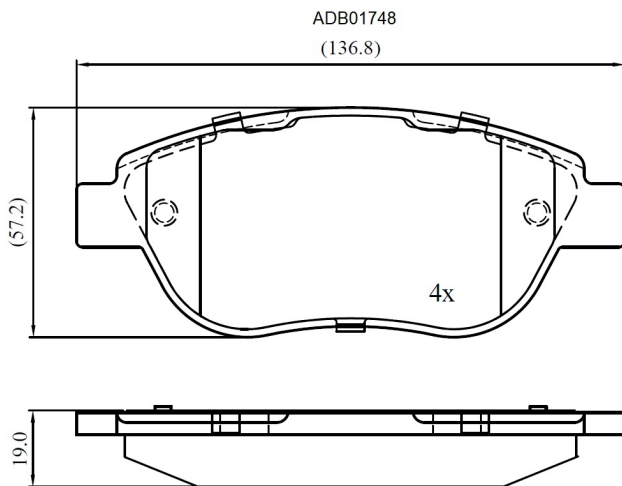

Make: CITRON

Model: Berlingo

Part Number: ADB01748

Vehicle Manufacturing/Engine:

Specifications

Fitting Position	:	Front
Model Date	:	04/03->
Or. Caliper	:	Bosch

WVA	:	23600
FMSI	:	
Length	:	136.8
Width	:	57.2
Thickness	:	19