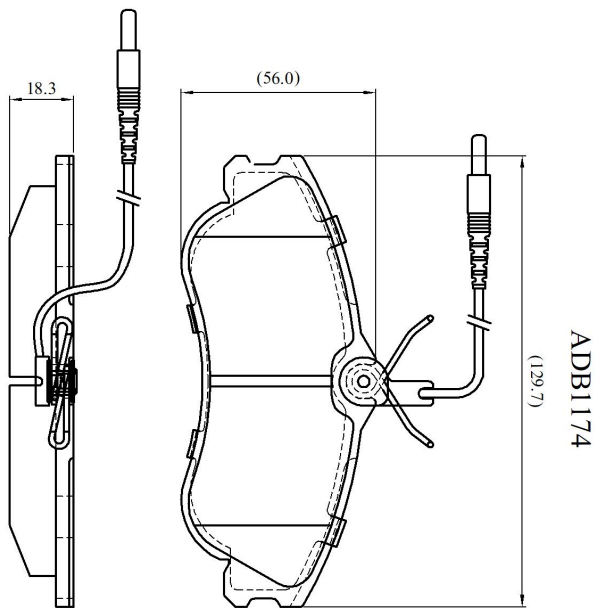

Make: CITRON

Model: Berlingo

Part Number: ADB1174

Vehicle Manufacturing/Engine:

Specifications

Fitting Position	:	Front
Model Date	:	01/97->

Or. Caliper	:	Lucas
WVA	:	23124
FMSI	:	
Length	:	129.7
Width	:	56
Thickness	:	18.3