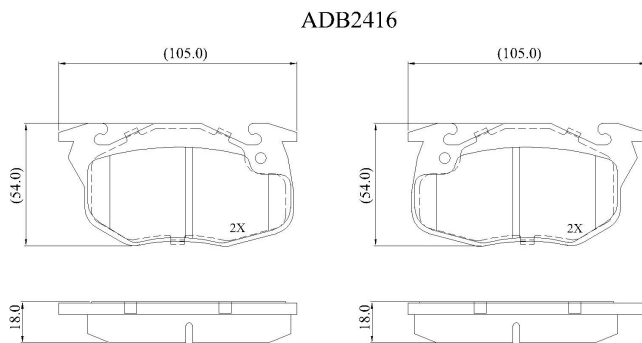

Make: CITRON

Model: C15 Box Body/MPV

Part Number: ADB2416

Vehicle Manufacturing/Engine:

Specifications

Fitting Position	:	Front
Model Date	:	1984-1997
Or. Caliper	:	
WVA	:	2,10,61,20,906
FMSI	:	

Length	:	105
Width	:	54
Thickness	:	18