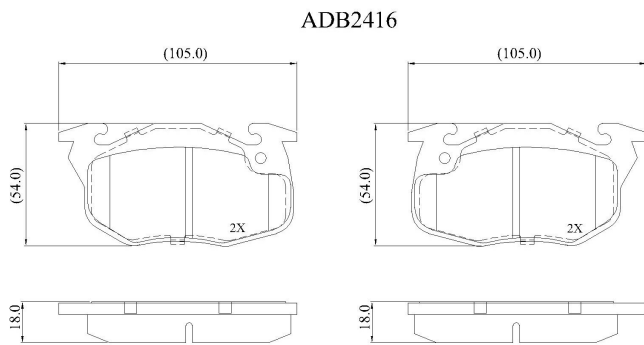

Make: CITRON

Model: C15 Box Body/MPV

Part Number: ADB2416

Vehicle Manufacturing/Engine:

Specifications

Fitting Position	:	Front
Model Date	:	1988-1996
Or. Caliper	:	
WVA	:	2,10,61,20,906
FMSI	:	

Length	:	105
Width	:	54
Thickness	:	18