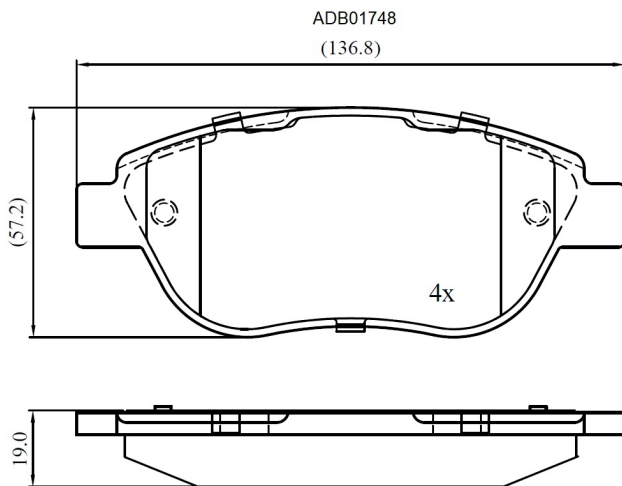

Make: CITRON

Model: C2

Part Number: ADB01748

Vehicle Manufacturing/Engine:

Specifications

Fitting Position	:	Front
Model Date	:	01/05->
Or. Caliper	:	Bosch

WVA	:	23600
FMSI	:	
Length	:	136.8
Width	:	57.2
Thickness	:	19