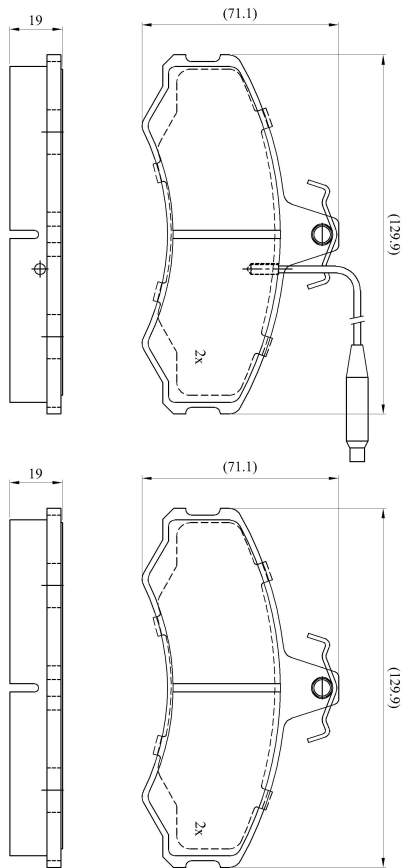

Make: CITRON

Model: C22 Van

Part Number: ADB1254

Vehicle Manufacturing/Engine:

ADB1254

Specifications

Fitting Position	:	Front
Model Date	:	10/81-01/95
Or. Caliper	:	Lucas
WVA	:	20741
FMSI	:	
Length	:	129.9
Width	:	71.1
Thickness	:	19