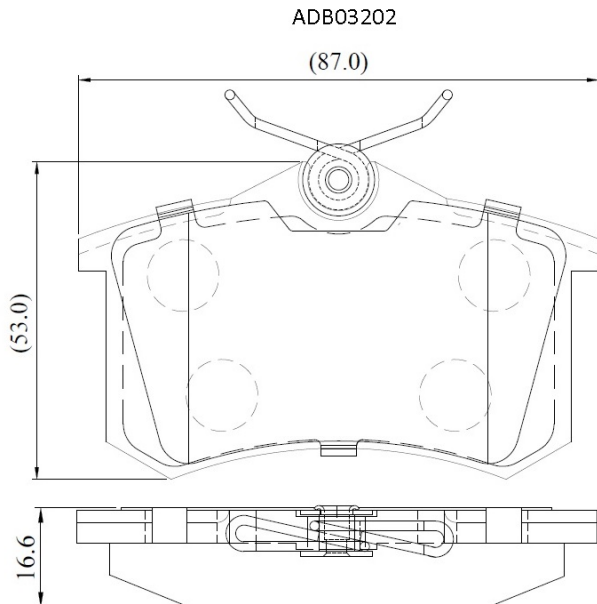

Make: CITRON

Model: C3 II

Part Number: ADB03202

Vehicle Manufacturing/Engine:

Specifications

Fitting Position

:

Rear

Model Date	:	2009-2016
Or. Caliper	:	
WVA	:	23554
FMSI	:	
Length	:	87
Width	:	53
Thickness	:	16.6