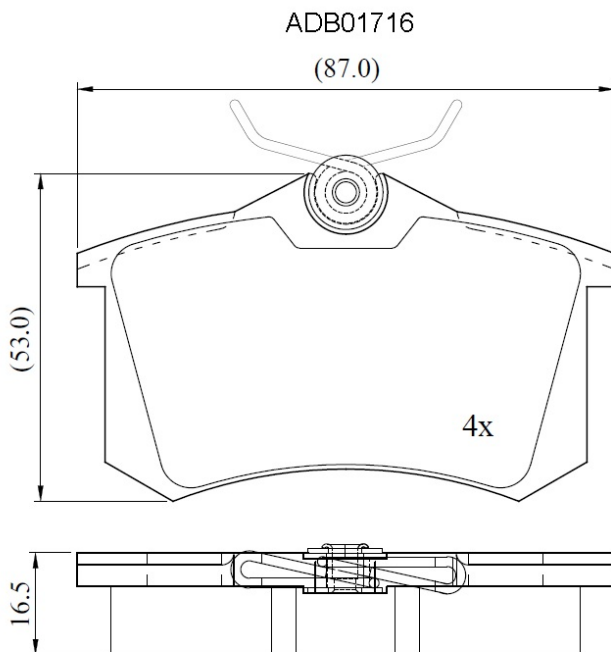

Make: CITRON

Model: C3 Picasso

Part Number: ADB01716

Vehicle Manufacturing/Engine:

Specifications

Fitting Position	:	Rear
Model Date	:	02/09->
Or. Caliper	:	Lucas
WVA	:	20961
FMSI	:	
Length	:	87
Width	:	53
Thickness	:	16.5