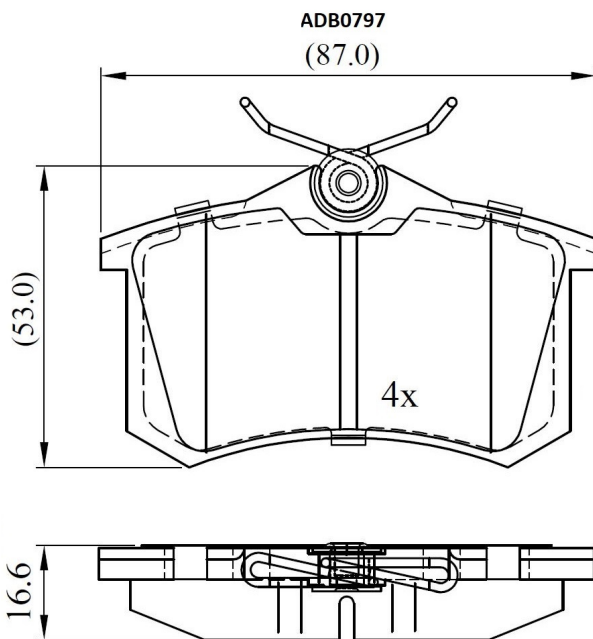

Make: CITRON

Model: C3

Part Number: ADB0797

Vehicle Manufacturing/Engine:

Specifications

Fitting Position

:

Rear

Model Date	:	04/02->
Or. Caliper	:	Lucas
WVA	:	20961
FMSI	:	
Length	:	87
Width	:	53
Thickness	:	17