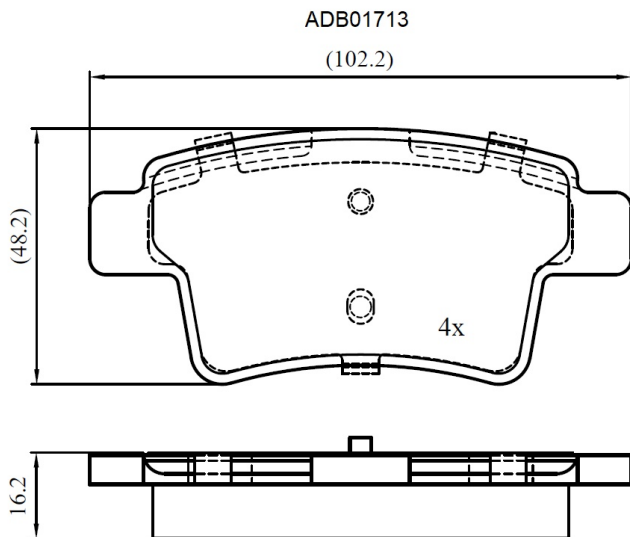

Make: CITRON

Model: C4 Grand Picasso

Part Number: ADB01713

Vehicle Manufacturing/Engine:

Specifications

Fitting Position	:	Rear
Model Date	:	07/08->

Or. Caliper	:	Bosch
WVA	:	24540
FMSI	:	
Length	:	102.2
Width	:	48.2
Thickness	:	16.2