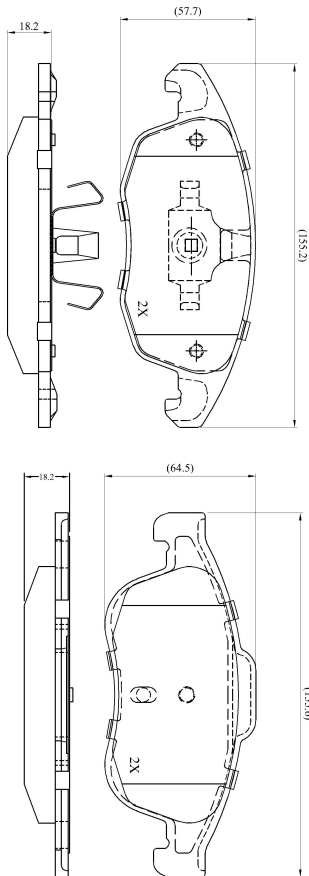

Make: CITRON

Model: C4 Grand Picasso

Part Number: ADB01719

Vehicle Manufacturing/Engine:

ADB01719

Specifications

Fitting Position	:	Front
Model Date	:	10/06->
Or. Caliper	:	Ate
WVA	:	2,45,38,24,539
FMSI	:	
Length	:	155.2/155.6
Width	:	57.7/64.5
Thickness	:	18.2