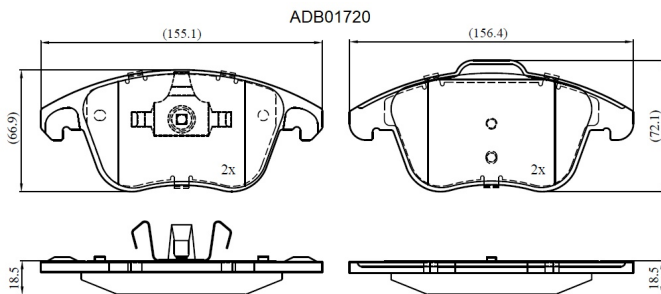

Make: CITRON

Model: C4 Grand Picasso

Part Number: ADB01720

Vehicle Manufacturing/Engine:

Specifications

Fitting Position	:	Front
Model Date	:	07/08->
Or. Caliper	:	Ate
WVA	:	24557, 24558
FMSI	:	
Length	:	155.2/156.4

Width	:	66.9/72.1
Thickness	:	18.5