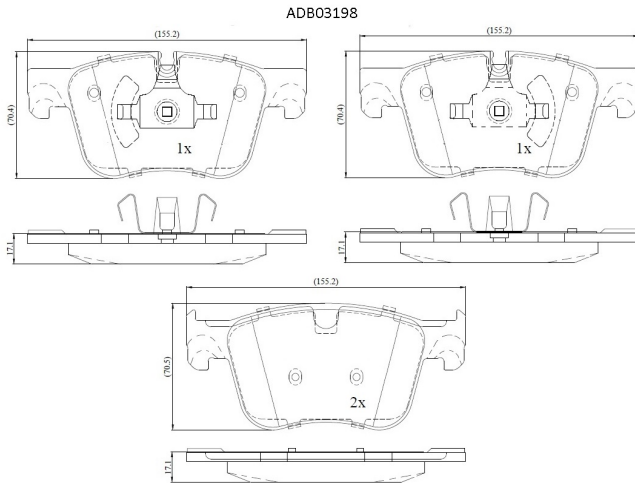

Make: CITRON

Model: C4 PICASSO II

Part Number: ADB03198

Vehicle Manufacturing/Engine:

Specifications

Fitting Position	:	Front
Model Date	:	2014-
Or. Caliper	:	

WVA	:	25833
FMSI	:	
Length	:	155.2
Width	:	70.4
Thickness	:	17.1