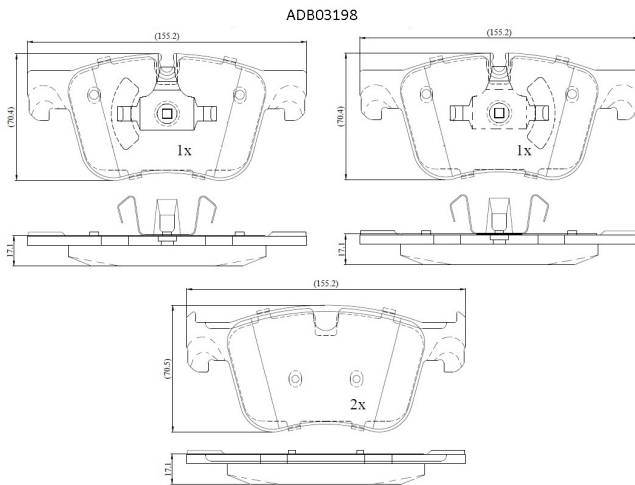

Make: CITRON

Model: C4 PICASSO II

Part Number: ADB03198

Vehicle Manufacturing/Engine:

Specifications

Fitting Position	:	Front
Model Date	:	2013-
Or. Caliper	:	

WVA	:	25833
FMSI	:	
Length	:	155.2
Width	:	70.4
Thickness	:	17.1