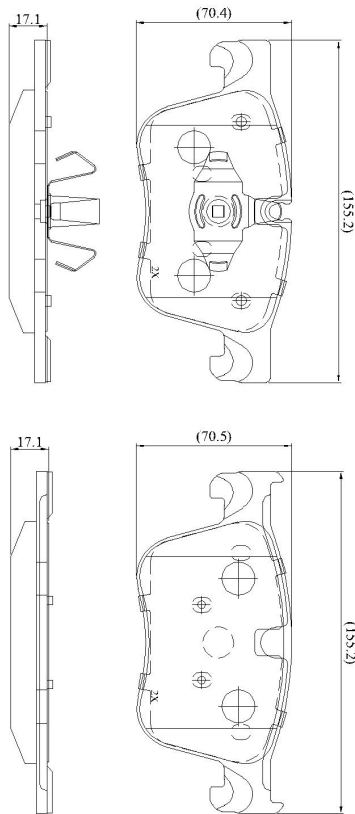

Make: CITRON

Model: C4 Picasso

Part Number: ADB02236

Vehicle Manufacturing/Engine:

AJD802236

Specifications

Fitting Position

:

Front

Model Date	:	2013-
Or. Caliper	:	
WVA	:	2,58,33,25,834
FMSI	:	
Length	:	155.2
Width	:	70.4
Thickness	:	17.1