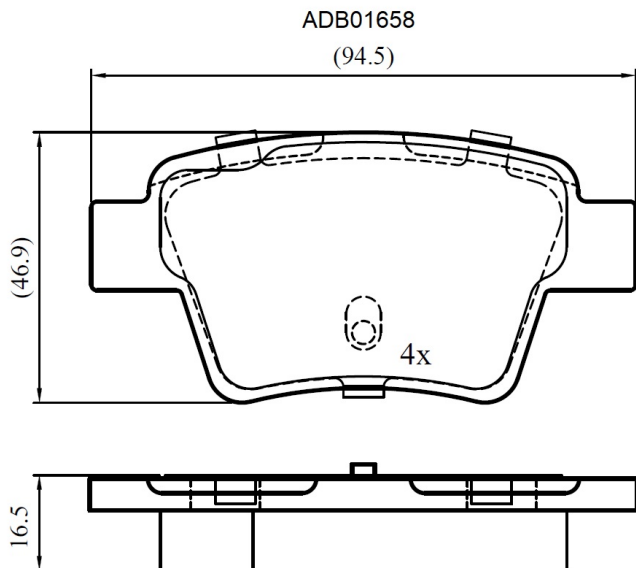

Make: CITRON

Model: C4

Part Number: ADB01658

Vehicle Manufacturing/Engine:

Specifications

Fitting Position	:	Rear
Model Date	:	11/04->

Or. Caliper	:	Bendix/Bosch
WVA	:	24737
FMSI	:	
Length	:	95
Width	:	46.6
Thickness	:	16.5