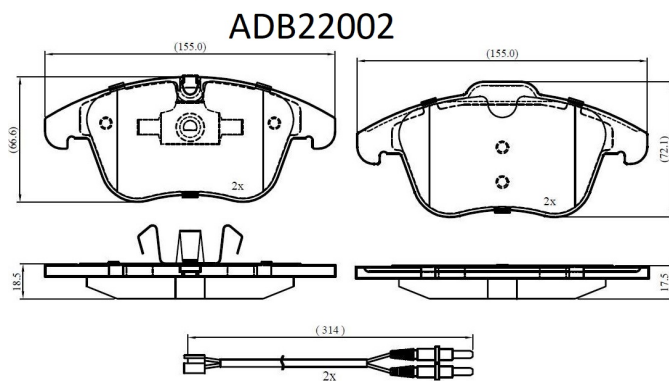

Make: CITRON

Model: C5-Break

Part Number: ADB22002

Vehicle Manufacturing/Engine:

Specifications

Fitting Position	:	Front
Model Date	:	02/08->
Or. Caliper	:	Ate
WVA	:	2,40,84,24,332
FMSI	:	

Length	:	155
Width	:	66.6/72.1
Thickness	:	18.5/17.5