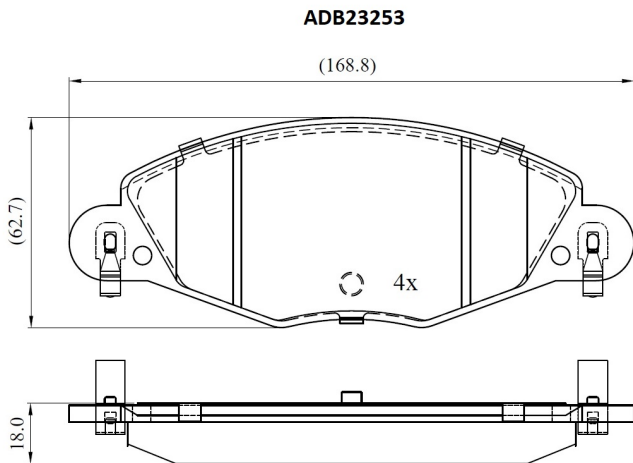

Make: CITRON

Model: C5 I Estate

Part Number: ADB23253

Vehicle Manufacturing/Engine:

Specifications

Fitting Position	:	Front
Model Date	:	2003-2004
Or. Caliper	:	

WVA	:	23273
FMSI	:	
Length	:	168.8
Width	:	62.7
Thickness	:	18