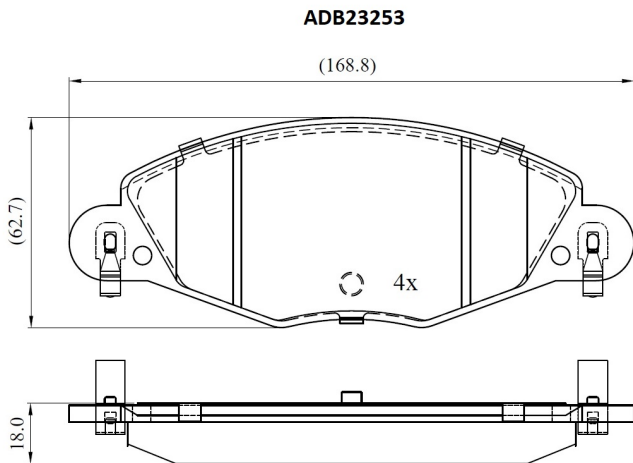

Make: CITRON

Model: C5 I

Part Number: ADB23253

Vehicle Manufacturing/Engine:

Specifications

Fitting Position	:	Front
Model Date	:	2001-2004
Or. Caliper	:	

WVA	:	23273
FMSI	:	
Length	:	168.8
Width	:	62.7
Thickness	:	18