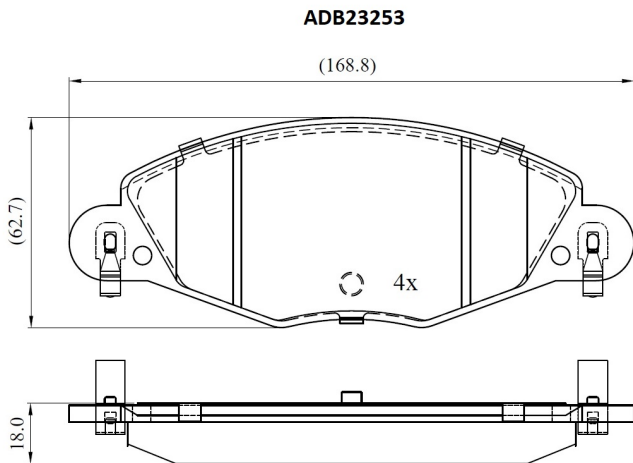

Make: CITRON

Model: C5 II

Part Number: ADB23253

Vehicle Manufacturing/Engine:

Specifications

Fitting Position	:	Front
Model Date	:	2004-2008
Or. Caliper	:	

WVA	:	23273
FMSI	:	
Length	:	168.8
Width	:	62.7
Thickness	:	18