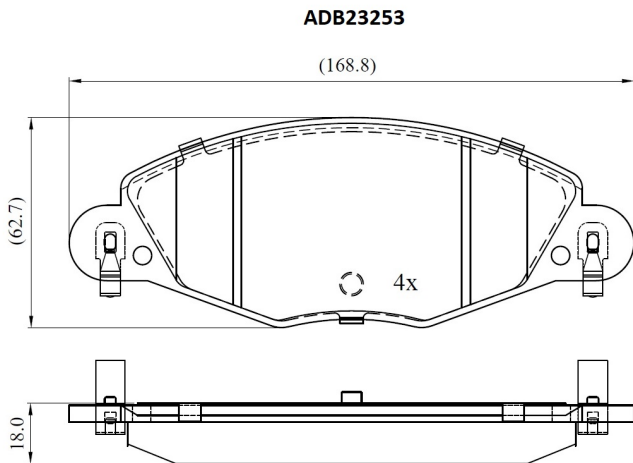

Make: CITRON

Model: C5 II

Part Number: ADB23253

Vehicle Manufacturing/Engine:

Specifications

Fitting Position	:	Front
Model Date	:	2004-2007
Or. Caliper	:	

WVA	:	23273
FMSI	:	
Length	:	168.8
Width	:	62.7
Thickness	:	18