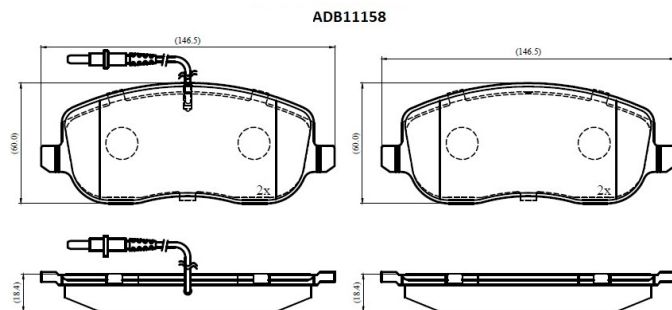

Make: CITRON

Model: C8

Part Number: ADB11158

Vehicle Manufacturing/Engine:

Specifications

Fitting Position	:	Front
Model Date	:	07/02->
Or. Caliper	:	Bosch
WVA	:	2,02,61,20,267
FMSI	:	
Length	:	146.5

Width	:	60
Thickness	:	19