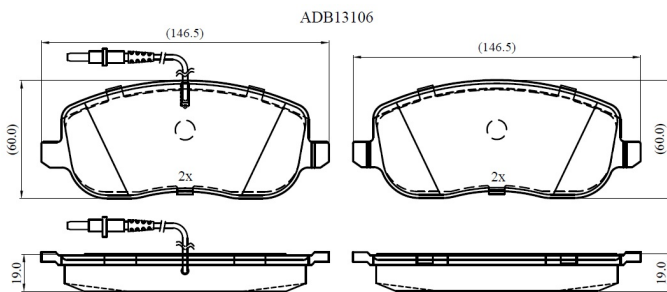

Make: CITRON

Model: C8

Part Number: ADB13106

Vehicle Manufacturing/Engine:

Specifications

Fitting Position	:	Front
Model Date	:	2005-
Or. Caliper	:	
WVA	:	20261
FMSI	:	
Length	:	146.5
Width	:	60

Thickness

: