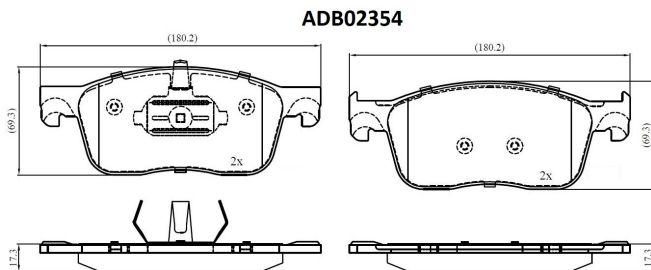

Make: CITRON

Model: DISPATCH Bus

Part Number: ADB02354

Vehicle Manufacturing/Engine:

Specifications

Fitting Position	:	Front
Model Date	:	2019-
Or. Caliper	:	
WVA	:	22593
FMSI	:	
Length	:	180.2
Width	:	69.4

Thickness

:

17.3